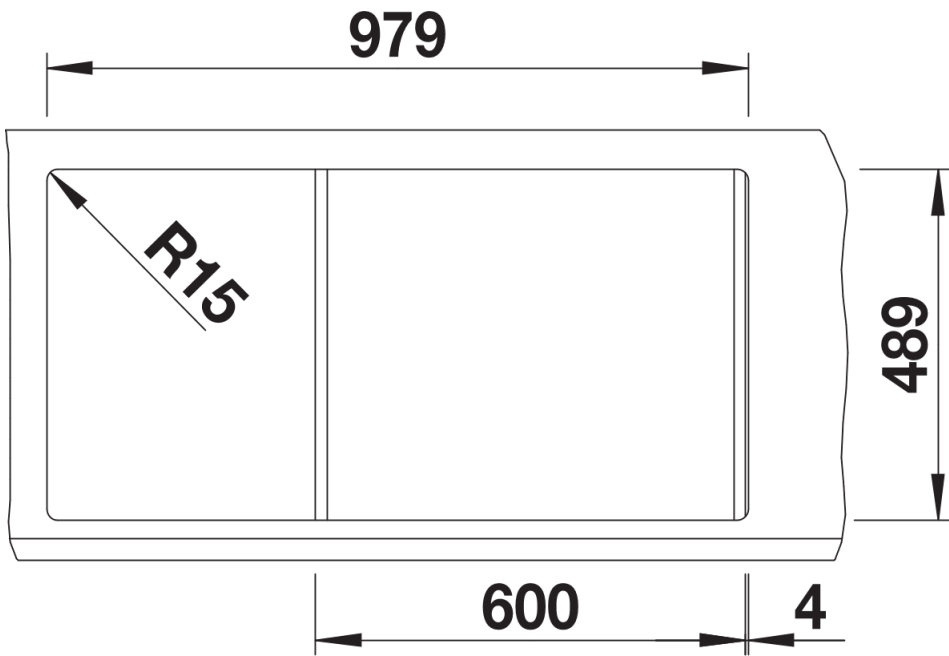

Scope of supply

- perforated stainless steel colander
- waste kit with spacesaving pipe
- 2 x 3 12 drain remote control rotary switch for the main bowl

225253 - Colander

Details

Top view

Cut-out

Front view

Side view