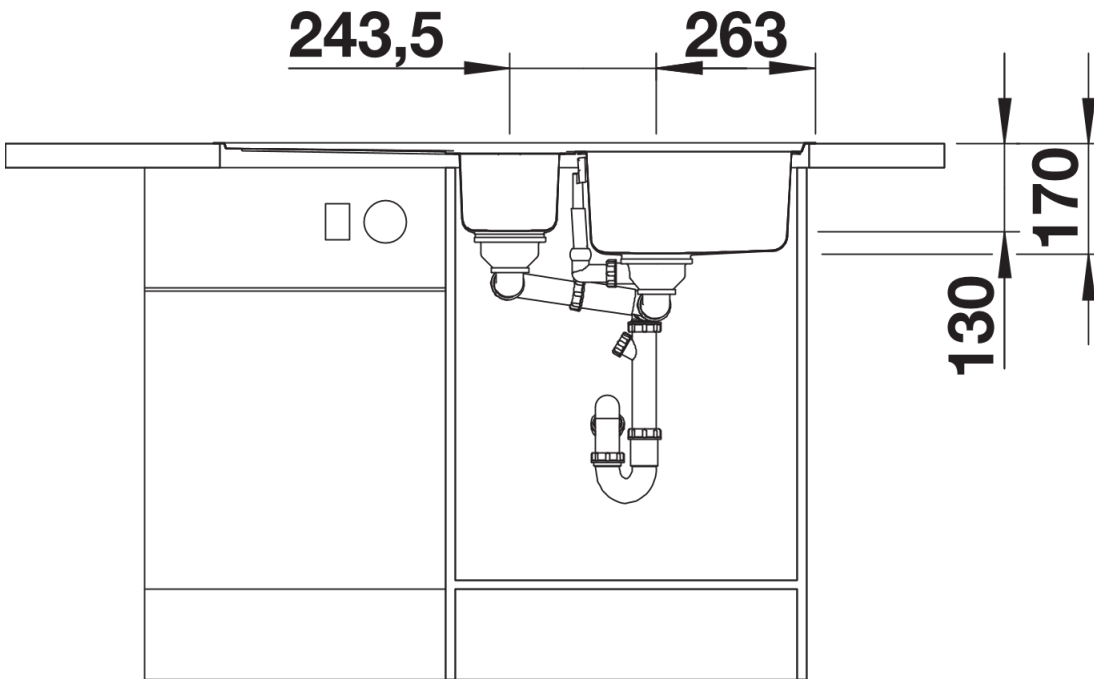

Scope of supply

- perforated stainless steel colander
- waste kit with spacesaving pipe
- 2 x 3 12 drain remote control rotary switch for the main bowl

225253 - Colander

Details

Top view

Cut-out

Front view

Side view