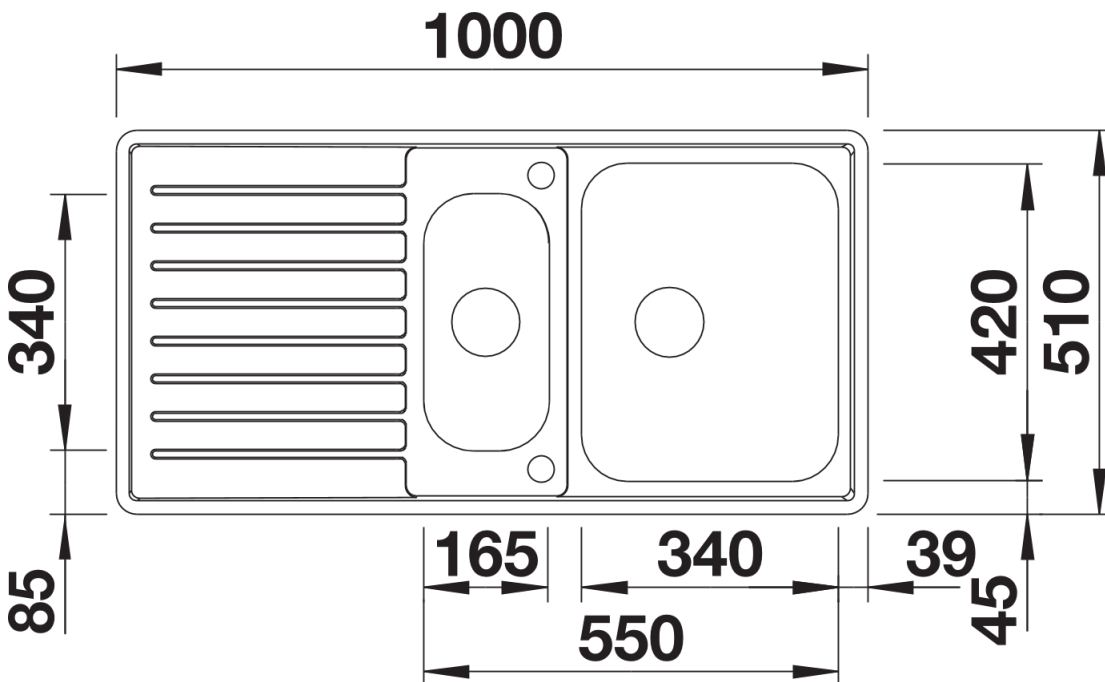

Product information sheet CLASSIC Pro 6 S-IF

Item no. 523665

Benefits

- Balanced timeless looks main bowl with clear contour
- Elegant IF flatrim for flushmount and for installation from above
- Spacious main bowl also for functional colander to be hooked in
- Can be installed reversibly
- With practical additional bowl in the centre
- A wide range of optional accessories
- InFino drain system gracefully integrated and easy care

Scope of supply

- perforated stainless steel colander
- waste kit with spacesaving pipe
- 2 x 3 12 drain remote control rotary switch for the main bowl

225253 - Colander

Details

Top view

Cut-out

Front view

Side view