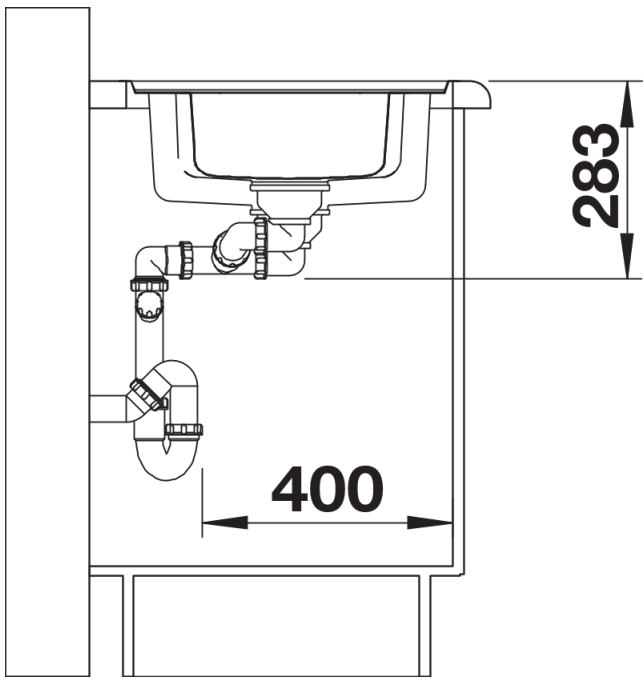

Scope of supply

- perforated stainless steel colander
- waste kit with spacesaving pipe
- 2 x 3 12 drain remote control rotary switch for the main bowl

225253 - Colander

Details

Top view

Cut-out

Front view

Side view