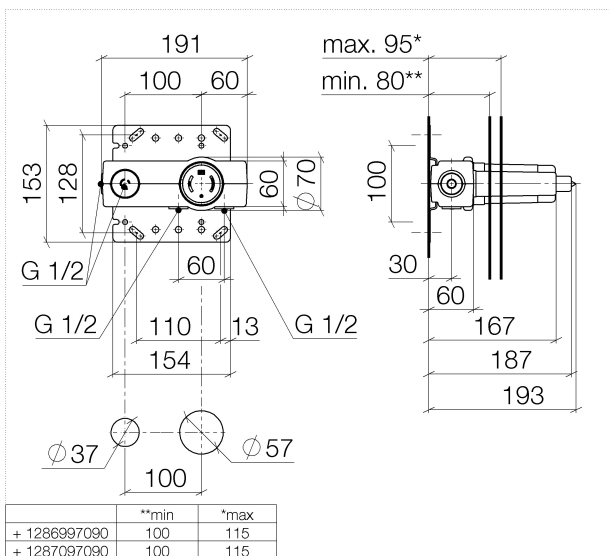

Kitchen - Concealed products

Concealed wall-mounted single-lever mixer mixer on right -

Article number: 35 860 970 90

- red brass, lead-free
- 2x 1/2" connector, (hot/cold), DN 15
- 1x female thread 1/2" outlet for wall spout
- 1x female thread 1/2" outlet
- 2x dust cover
- anti-water packing
- soundproofing
- gauge 100 mm
- suitable for xGRID (when using installation track + 10 mm recess depth)

Dimensional drawing

All details in mm / inch = mm x 0.0394

Kitchen - Concealed products
Concealed wall-mounted single-lever mixer mixer on right -
Article number: 35 860 970 90

Flow rate chart

Kitchen - Concealed products

Concealed wall-mounted single-lever mixer mixer on right -

Article number: 35 860 970 90

Recommended miscellaneous

12 869 970 90
Extension 20 mm -

12 870 970 90
Extension 20 mm -

12 880 970 90
Adapter for reversed water
connections -