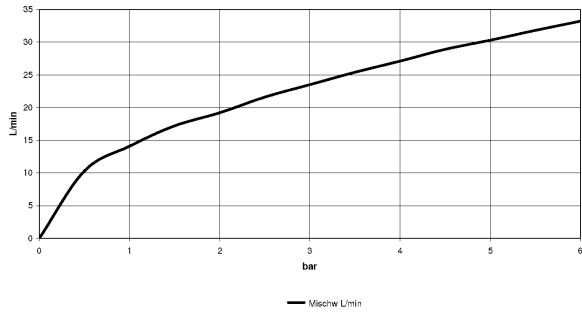

Dimensional drawing

All details in mm / inch = mm x 0.0394

Kitchen - Concealed products
Concealed wall-mounted single-lever mixer mixer on right -
Article number: 35 860 970 90

Flow rate chart

Kitchen - Concealed products