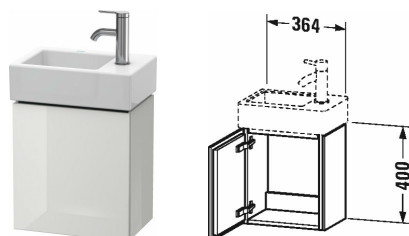

Vanity unit wall-mounted # LC6293 L/R

| < 364 mm > |

Vanity unit wall-mounted	Dimension	Weight	Order number
1 door, for Vero Air # 072438			
Colors			
M07 Concrete Grey Matt Decor M09 Light Blue Matt Decor M11 Cashmere Oak M12 Brushed Oak M13 American Walnut (Real wood veneer) M18 White Matt M21 Walnut Dark Decor M22 White High Gloss (Decor) M31 Pine Silver M38 Dolomiti Grey High Gloss Lacquer M40 Black high gloss M43 Basalt Matt M47 Stone blue high gloss M49 Graphite Matt M51 Pine Terra M52 European Oak M53 Chestnut Dark M69 Brushed Walnut M71 Mediterranean Oak M72 Brushed Dark Oak M75 Linen M79 Natural Walnut M80 Graphit Super Matt M85 White High Gloss (Laquer) M86 Cappuccino M89 Flannel Grey High Gloss Lacquer M90 Flannel Grey Satin Matt Lacquer M91 Taupe Decor			
Variant			
	364 x 241 mm		LC6293 L/R
Infobox			
Please keep 50 mm space to the wall, Space saving siphon # 005076 is recommended, Required specification for ordering: - hinges left (L) / right (R)			
Suitable products			
Space saving waste , 1 1/4" mm	1 1/4" mm		005076
Handrinse basin, furniture handrinse basin without overflow, with tap platform, tap hole on right side, fixings included, underneath glazed, 380 x 250 mm	380 x 250 mm		072438

All drawings contain the necessary measurements which are subject to standard tolerances. Exact measurements, in particular for customised installation scenarios, can only be taken from the finished ceramic piece.