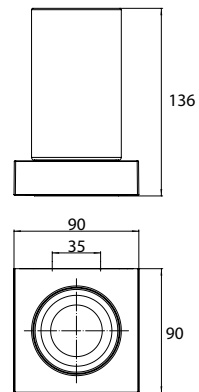

Glass holder chrome

Art.No.1820 001 01

Glass, crystal clear