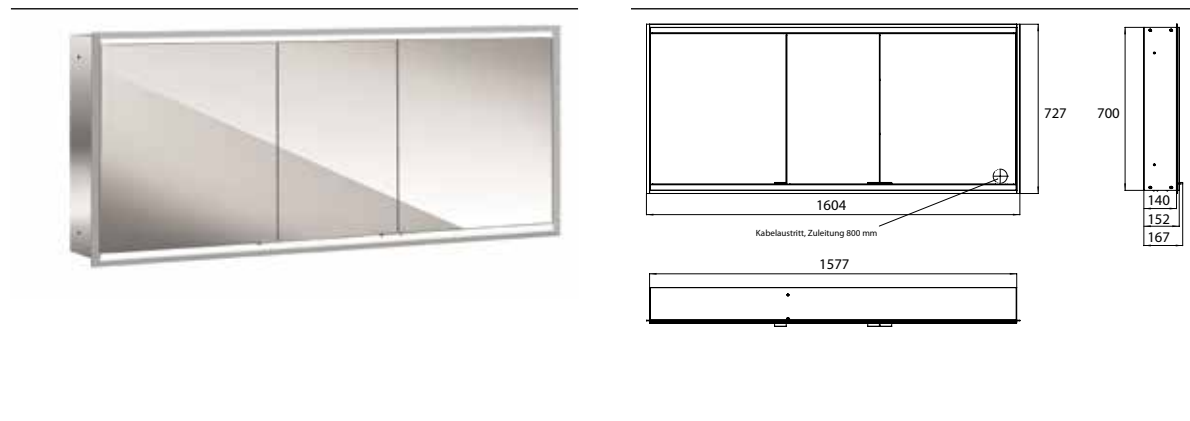

Illuminated mirror cabinet prime 2, 1.600 mm, 3 doors, built-in version, IP 20 mirror

Art.No.9497 060 58

with light-package, with mirrored or white glass back panel, 4 continuously adjustable crystal glass shelves, 3 doors, 2 sockets and 2 switches (brightness and luminous colour cold/warm continuously dimmable), height: 730 mm, LED-lights, IP 20, energy efficiency grade: A - A++