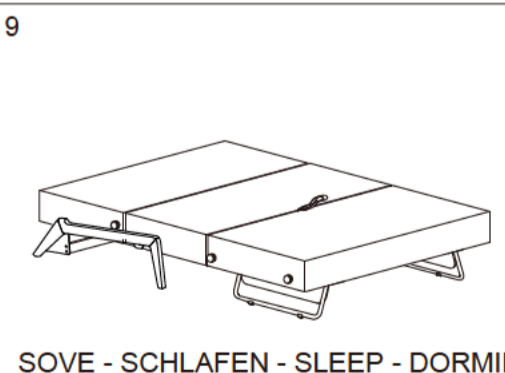

CUBED WITH WOOD LEG 90

2.54CM=1 US INCH

CUBED WITH WOOD LEG 140

2.54CM=1 US INCH

CUBED WITH WOOD LEG 160

2.54CM=1 US INCH

1

2

3

③ X4

4

⑥ X2

5

6

①X4 

069709
CUBED WITH WOOD LEG

②X2 

7

SENGETØJSMAGASIN - BETTKASTEN -
BEDDINGBOX - COFFRE DE LITERIE

SOVE - SCHLAFEN - SLEEP - DORMIR

SIDDE - SITZEN - SIT - ASSISE