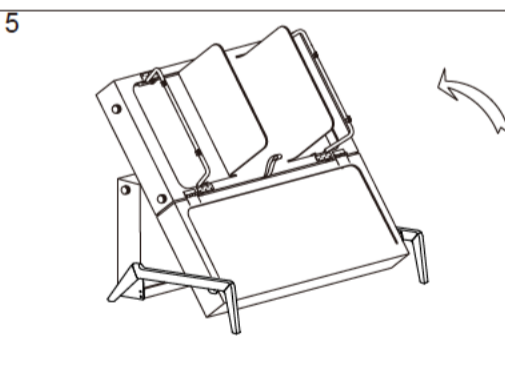

CUBED WITH WOOD LEG 90

2.54CM=1 US INCH

CUBED WITH WOOD LEG 140

2.54CM=1 US INCH

CUBED WITH WOOD LEG 160

2.54CM=1 US INCH

1

2

3

③ X4

4

⑥ X2

5

6

①X4 

069709
CUBED WITH WOOD LEG

②X2 

7

SENGETØJSMAGASIN - BETTKASTEN -
BEDDINGBOX - COFFRE DE LITERIE

SOVE - SCHLAFEN - SLEEP - DORMIR

SIDDE - SITZEN - SIT - ASSISE