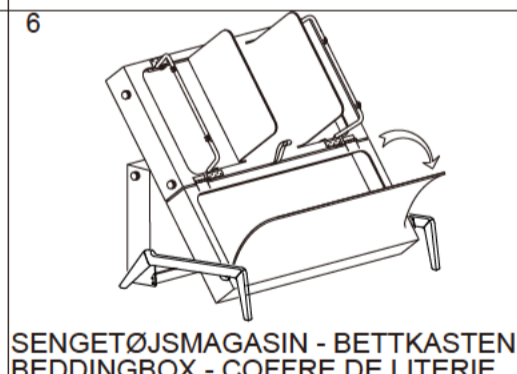

CUBED WITH WOOD LEG 90

2.54CM=1 US INCH

CUBED WITH WOOD LEG 140

2.54CM=1 US INCH

CUBED WITH WOOD LEG 160

2.54CM=1 US INCH

1

2

3

③ X4

4

⑥ X2

5

6

①X4 

069709
CUBED WITH WOOD LEG

②X2 

7

SENGETØJSMAGASIN - BETTKASTEN -
BEDDINGBOX - COFFRE DE LITERIE

SOVE - SCHLAFEN - SLEEP - DORMIR

SIDDE - SITZEN - SIT - ASSISE