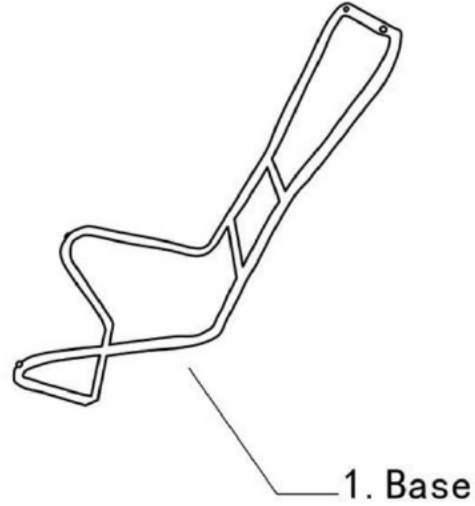

**KARE**  
DESIGN

**80033 — Armchair Granada**

## ASSEMBLY INSTRUCTION

<b>A</b>	Allen key
	1PC 
<b>M6*20</b>	