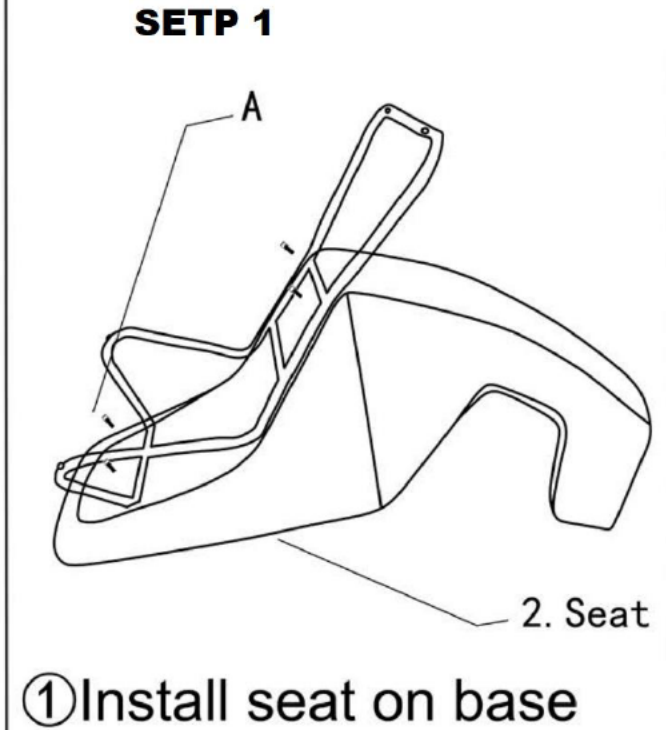

**KARE**  
DESIGN

**80033 — Armchair Granada**

## ASSEMBLY INSTRUCTION

<b>A</b>	Allen key
	1PC 
<b>M6*20</b>	