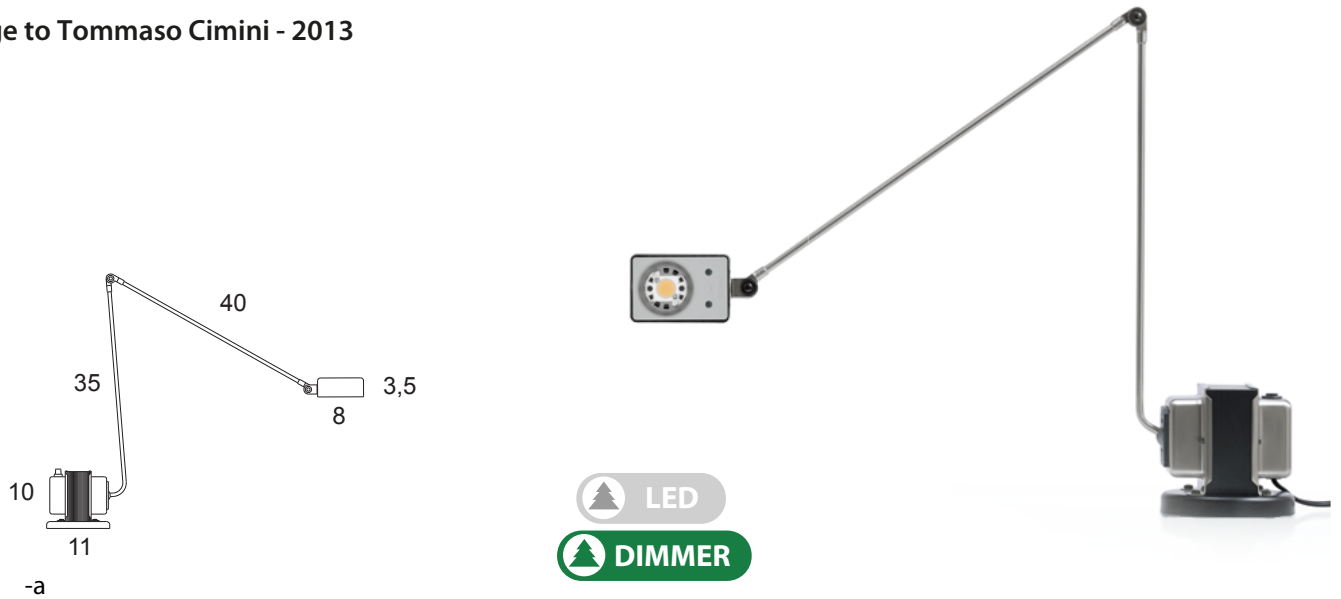

Daphne LED Dimmer

homage to Tommaso Cimini - 2013

Name
Prüfzeichen

Daphne LED Dimmer (cod. 01L)

Citizen 7,9W LED
3000°K - 790 lm

double switch

dimmer

MAX Power Absorption 13,5W