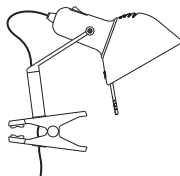

Cod. 328
Naomi Pinza