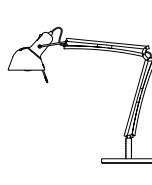

Cod. 315
Naomi Baby