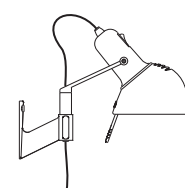

Cod. 330
Naomi Parete