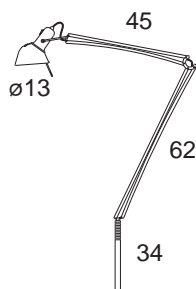

# Naomi Terra body

**Designer**

Yaacov Kaufman - 1998

Floor lamp in aluminium alloy with a base in steel and aluminium. Extensible and totally pivoting arm; diffuser head can rotate by 360°.

Denominazione - Name - Name **Naomi Terra (cod. 305)**

# Naomi base

Designer

Yaacov Kaufman - 1998

Base, dedicated to Naomi 2 and Naomi Terra, made of steel.

Denominazione - Name - Name **Naomi base (cod. 310)**

Certificazioni - Certificates - Prüfzeichen  

Imballo - Packaging - Verpackung **0,003m<sup>3</sup> - 4,5Kg**