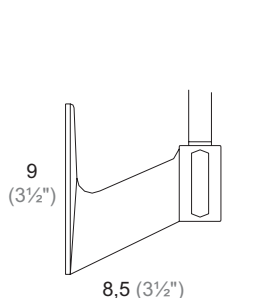

Cod. 113
Attacco parete
Wall attachment
Wandbefestigung