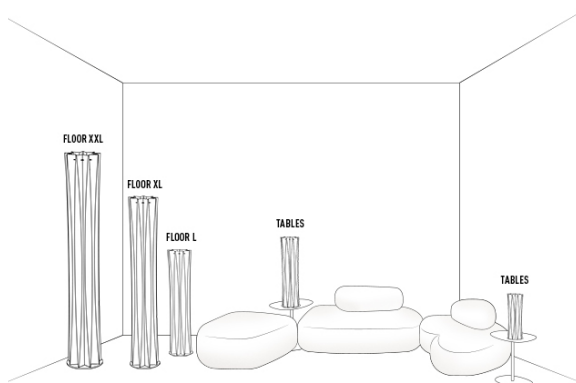

PRODUCT	SIZE	COLOUR	CODE
TABLE LAMP S Bulbs E14: 1 X 11W FBT or 1 X 40W max Halogen or 1 X 4W LED Filament Made of: Opalflex® With: Stainless Steel base Weight: net Kg 0,60 - gross Kg 0,75 Package: 19 x 17 x h48cm CE IP 20		WHITE GOLD	BAC42TAV0001W BAC42TAV00010

BACH ENTIRE COLLECTION

ENERGY CLASS

This luminaire is compatible with bulbs of the energy classes:

A++

A+

A

~~**B**~~

C

D

E

}

}

SLAMP:

BACH 874/2012