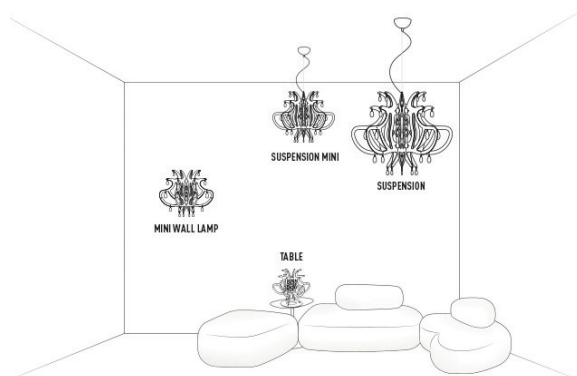

LILLIBET

design by Nigel Coates

PRODUCT	SIZE	COLOUR	CODE
<p>SUSPENSION</p> <p>Bulbs E27:  1 X 100W max Halogen or  1 X 8W LED Filament</p> <p>Made of: Opalflex® / Cristalflex® Goldflex® / Steelflex® / Copperflex®</p> <p>With: 56 Schöler Crystals Ceiling rose matching colour</p> <p>Weight: net Kg 2,00 - gross Kg 3,00 Package: 57 x 28 x h36cm</p> <p>CE IP 20  </p>		<ul style="list-style-type: none">  TRANSP.  WHITE  FUMÉ  BLACK  GOLD  SILVER  COPPER 	<p>LIL14SOS0000TT</p> <p>LIL14SOS0000WT</p> <p>LIL14SOS0000FT</p> <p>LIL14SOS0000NT</p> <p>LIL14SOS00000</p> <p>LIL14SOS0000S</p> <p>LIL14SOS0000RA</p>
<p>SUSPENSION MINI</p> <p>Bulbs E14:  1 X 25W max Halogen or  1 X 4W LED Filament</p> <p>Made of: Opalflex® or Cristalflex®</p> <p>With: 42 Schöler Crystals Ceiling rose matching colour</p> <p>Weight: net Kg 0,65 - gross Kg 1,45 Package: 29 x 28 x h36cm</p> <p>CE IP 20  </p>		<ul style="list-style-type: none">  TRANSP.  WHITE  FUMÉ  BLACK 	<p>LIL14SOS0001TT000</p> <p>LIL14SOS0001WT000</p> <p>LIL14SOS0001FT000</p> <p>LIL14SOS0001NT000</p>
<p>WALL LAMP MINI</p> <p>Bulbs E14:  1 X 25W max Halogen or  1 X 4W LED Filament</p> <p>Made of: Opalflex® or Cristalflex®</p> <p>With: 26 Schöler Crystals Ceiling rose matching colour</p> <p>Weight: net Kg 0,65 - gross Kg 1,45 Package: 29 x 28 x h36cm</p> <p>CE IP 20  </p>		<ul style="list-style-type: none">  TRANSP.  WHITE  FUMÉ  BLACK 	<p>LIL14APP0001TT000</p> <p>LIL14APP0001WT000</p> <p>LIL14APP0001FT000</p> <p>LIL14APP0001NT000</p>

LILLIBET ENTIRE COLLECTION

ENERGY CLASS

 This luminaire is compatible with bulbs of the energy classes:

SLAMP:

LILLIBET

874/2012