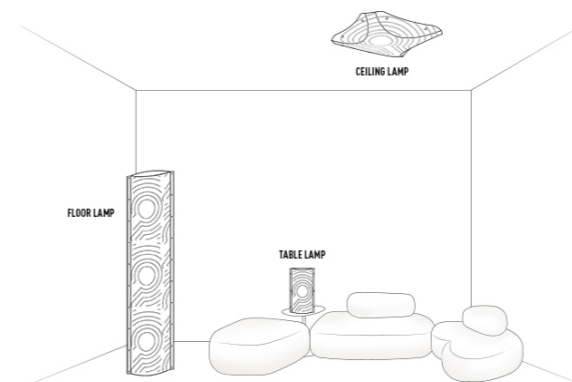

PRODUCT	SIZE	COLOUR	CODE
CEILING-WALL LAMP "PLANA L" Bulbs E27: 4 X 24W max FBT or 4 X 8W LED Filament Made of: Opalflex® With: MagneticSystem® Weight: net Kg 3,00 - gross Kg 5,50 Package: 80 x 80 x h25cm CE IP 20	72cm 15cm 72cm Bulbs disposition:	☐ HYPER-WHITE EFFECT	VEN59PLF0003_VEN
CEILING-WALL LAMP "PLANA M" Bulbs E27: 3 X 20W max FBT (max 105mm) or 3 X 8W LED Filament Made of: Opalflex® With: MagneticSystem® Weight: net Kg 2,00 - gross Kg 3,00 Package: 54,5 x 14 x h56cm CE IP 20	54cm 12cm 56cm Bulbs disposition:	☐ HYPER-WHITE EFFECT	VEN59PLF0002_VEN
CEILING-WALL LAMP "PLANA S" Bulbs E27: 2 X 20W FBT (max 115mm) or 2 X 8W LED Filament Made of: Opalflex® With: MagneticSystem® Weight: netKg 0,60 - gross Kg 1,00 Package: 39 x 36 x h9,5cm CE IP 20	36cm 10cm 36cm Bulbs disposition:	☐ HYPER-WHITE EFFECT	VEN59PLF0001_VEN

VENTI ENTIRE COLLECTION

ENERGY CLASS

This luminaire is compatible with bulbs of the energy classes:

SLAMP: VENTI TUBE **874/2012**

This luminaire is compatible with bulbs of the energy classes:

SLAMP: VENTI CEILING **874/2012**