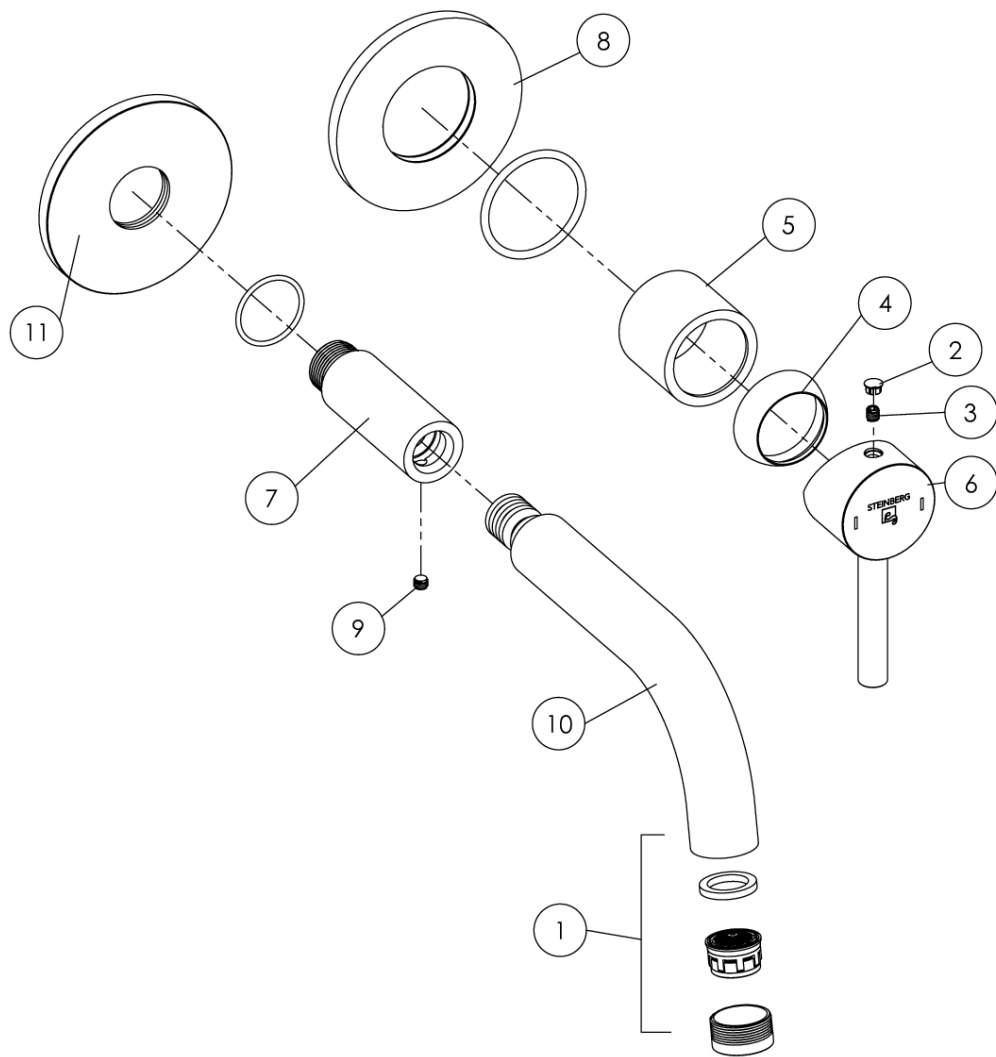

projection 195 mm, with ceramic cartridge, (concealed set 010 1800 S order separately), matt black

TECHNICAL DRAWING

**100 1814 3 S Wall mounted single lever basin mixer (Finish set)**

projection 195 mm, with ceramic cartridge, (concealed set 010 1800 S order separately), matt black

EXPLODED VIEW

| PartNo | DE         | EN   |   |
|--------|------------|--|---|
| 1      | 099 9134   | Luftsprudler innenliegend mit Dichtung und Hülse     | aerator sleeve inside with seal   |
| 2      | 099 4104   | Käppchen für Hebel, Chrom                            | cap for handle, chrome  |
| 3      | 099 1105   | Madenschraube M5 zum Hebel                           | grub screw M5 for handle  |
| 4      | 099 8009   | Kugelkappe, Chrom                                    | cover cap for hexagonnut, chrome  |
| 5      | 099 8004   | Hülse, Chrom   | sleeve, chrome  |
| 6      | 099 9911 M | EHM-Armaturenhebel komplett mit Logo, Chrom          | lever for single lever mixer complete with logo, chrome                               |
| 7      | 099 9707   | Anschlussstück 1/2", L= 60 mm zum Wandauslauf, Chrom | connection piece for wall spout 1/2", L= 60mm, chrome                                 |
| 8      | 099 9804   | Rosette mit O-Ring, Chrom                            | rosette with O-ring, chrome   |
| 9      | 099 1800   | Madenschraube M5                                     | grub screw M5   |
| 10     | 099 9705   | Auslauf 140 mm incl. Luftsprudler, Chrom             | spout 140 mm incl. aerator, chrome  |
| 11     | 099 9872   | Schub-Rosette Ø80mm für Wandauslauf, Chrom           | push-rosette Ø80mm of wall spout, chrome  |
|        |            |  | 100 1814 3  |
|        |            |  | 31.08.2020  |
|        |            |  | STEINBERG   |
|        |            |  |  |