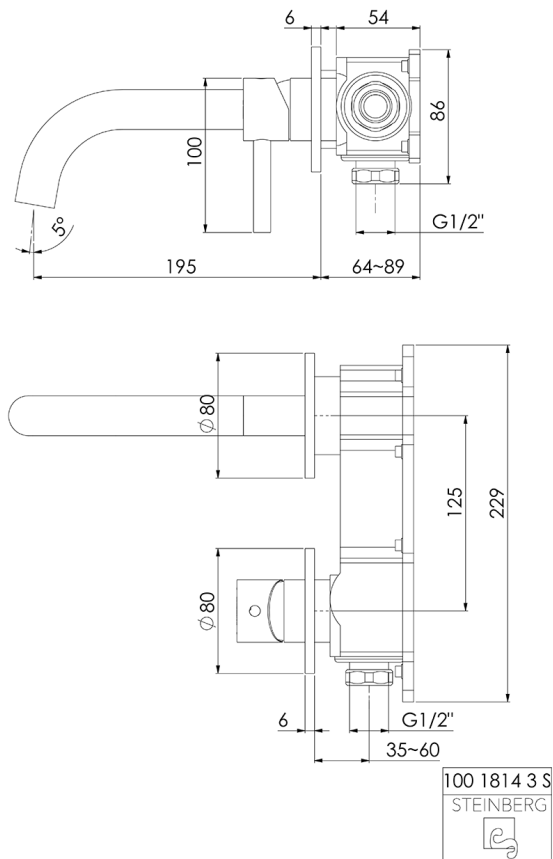

100 1814 3 S Wall mounted single lever basin mixer (Finish set)

projection 195 mm, with ceramic cartridge, (concealed set 010 1800 S order separately), matt black

TECHNICAL DRAWING