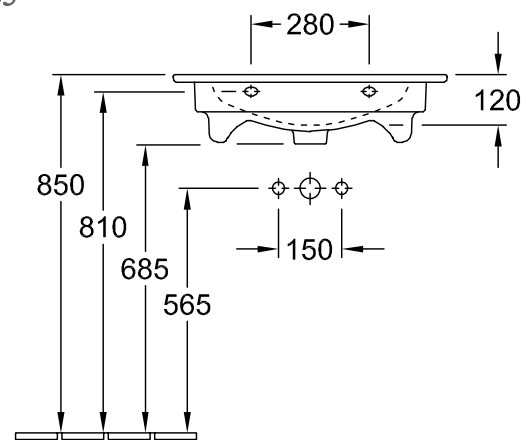

WALL-MOUNTED WASHBASINS VENTICELLO

PRODUCT INFORMATION

1. POSITION

Model	412465
Collection	Venticello
PROJECTS	DESIGN
Width	650 mm
Depth	500 mm
Weight	18,1 kg
Description	Sanitary ceramics wall fixation EN 31, EN 14688 Optionally available: Outlet valve with ceramic cover. towel holder (not included in scope of delivery): front installation
Tap fitting / Tap hole remark	suitable for 3-hole tap fittings, central tap hole punched out
Overflow remark	with overflow
Specification texts	Venticello; Washbasins; Sanitary ceramics; Size: 650 x 500 mm; Rectangle; suitable for 3-hole tap fittings, central tap hole punched out; with overflow; wall fixation; EN 31, EN 14688; Optionally available: Outlet valve with ceramic cover.; towel holder (not included in scope of delivery): front installation

412465

VANITY UNIT FOR WASHBASIN VENTICELLO

PRODUCT INFORMATION

1 . POSITION

Model	A92401
Collection	Venticello
PROJECTS	DESIGN
Width	603 mm
Height	590 mm
Depth	502 mm
Weight	26 kg
Description	Wood fastening set included washbasin on the middle Handles: handle Chrome Equipped with: 1x wide glass drawer divider, 2x narrow glass drawer divider, 1x accessory box L, 2x pull-out compartment For combination with: Venticello 4124 65/67 Please order specified washbasin separately, It is not always possible to cancel or alter orders!
Installation	wall-mounted
Specification texts	Venticello; Vanity unit; Wood; Size: 603 x 590 x 502 mm; Angular; wall-mounted; fastening set included; washbasin on the middle; Equipped with: 1x wide glass drawer divider, 2x narrow glass drawer divider, 1x accessory box L, 2x pull-out compartment; For combination with: Venticello 4124 65/67; Please order specified washbasin separately, It is not always possible to cancel or alter orders!; Handles: handle Chrome