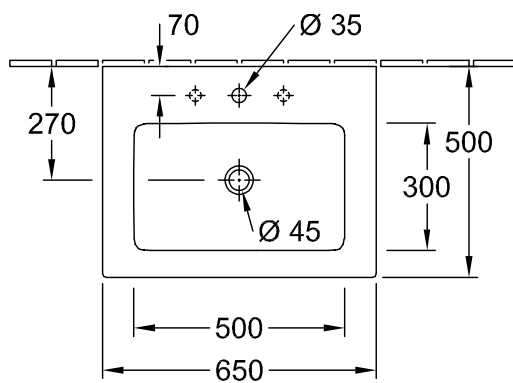

WALL-MOUNTED WASHBASINS VENTICELLO

PRODUCT INFORMATION

1. POSITION

Model	412465
Collection	Venticello
PROJECTS	DESIGN
Width	650 mm
Depth	500 mm
Weight	18,1 kg
Description	Sanitary ceramics wall fixation EN 31, EN 14688 Optionally available: Outlet valve with ceramic cover. towel holder (not included in scope of delivery): front installation
Tap fitting / Tap hole remark	suitable for 3-hole tap fittings, central tap hole punched out
Overflow remark	with overflow
Specification texts	Venticello; Washbasins; Sanitary ceramics; Size: 650 x 500 mm; Rectangle; suitable for 3-hole tap fittings, central tap hole punched out; with overflow; wall fixation; EN 31, EN 14688; Optionally available: Outlet valve with ceramic cover.; towel holder (not included in scope of delivery): front installation

412465

VANITY UNIT FOR WASHBASIN VENTICELLO

PRODUCT INFORMATION

1 . POSITION

Model	A92401
Collection	Venticello
PROJECTS	DESIGN
Width	603 mm
Height	590 mm
Depth	502 mm
Weight	26 kg
Description	Wood fastening set included washbasin on the middle Handles: handle Chrome Equipped with: 1x wide glass drawer divider, 2x narrow glass drawer divider, 1x accessory box L, 2x pull-out compartment For combination with: Venticello 4124 65/67 Please order specified washbasin separately, It is not always possible to cancel or alter orders!
Installation	wall-mounted
Specification texts	Venticello; Vanity unit; Wood; Size: 603 x 590 x 502 mm; Angular; wall-mounted; fastening set included; washbasin on the middle; Equipped with: 1x wide glass drawer divider, 2x narrow glass drawer divider, 1x accessory box L, 2x pull-out compartment; For combination with: Venticello 4124 65/67; Please order specified washbasin separately, It is not always possible to cancel or alter orders!; Handles: handle Chrome